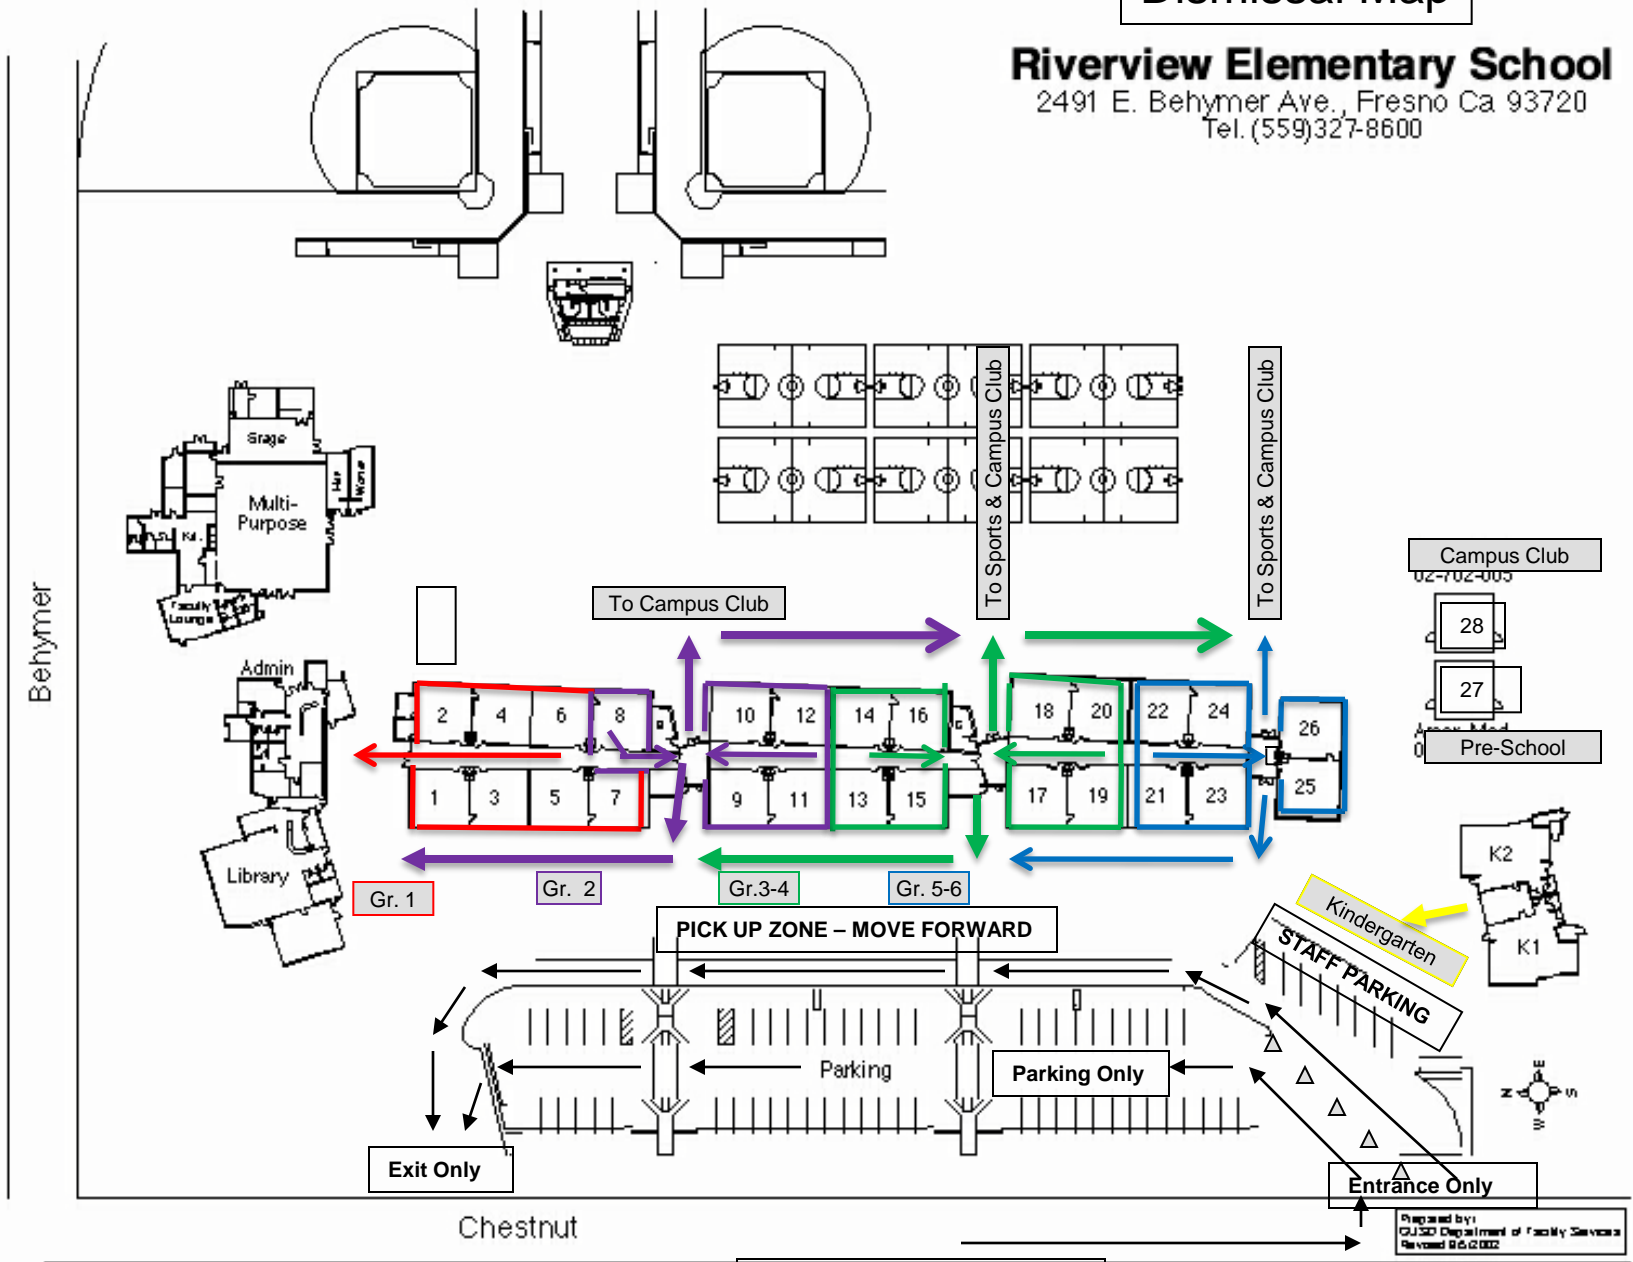

# Dismissal Map

**Riverview Elementary School**  
 2491 E. Behymer Ave., Fresno Ca 93720  
 Tel. (559)327-8600

# Dismissal Map

Prepared by:  
 CUSD Department of Facility Services  
 Revised 05.02.002